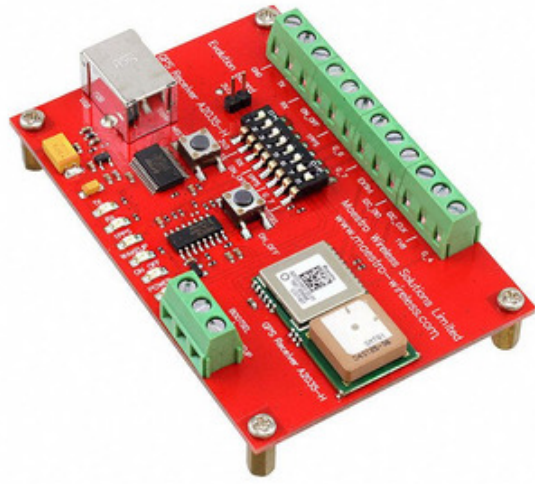

Maestro Wireless Solutions

EVA2035-H

Tau Wae:
Kaihanga / Waitohu:
Whakaahuatanga hua

Ngā Rauemi:

RoHS Tūnga
Waehere Stock
Tuhinga mai i
Te Ara Tuhi

EVA2035-H
Maestro Wireless Solutions
EVAL BOARD GPS SIRF/NMEA MODULE
 1.EVA2035-H.pdf
 2.EVA2035-H.pdf
 3.EVA2035-H.pdf
 Whakahaerehia te kore utu / RoHS
617 pcs stock
Hong Kong
DHL/Fedex/TNT/UPS/EMS

TONO MO TE WHAKAHUA

Ko te whakaahua he tohu. Tirohia nga korero mo nga taipitopito hua.

Ngā whakaaturanga o EVA2035-H

TAU WAE	EVA2035-H
KAIHANGA	Maestro Wireless Solutions
WHAKAAHUATANGA	EVAL BOARD GPS SIRF/NMEA MODULE
WHAKAHAERE TOKO WHAKAHAERE / ROHS TŪNGA	Whakahaerehia te kore utu / RoHS
HE RAHINGA KEI TE WĀTEA	617 pcs
PEPA RARAUNGA	1.EVA2035-H.pdf 2.EVA2035-H.pdf 3.EVA2035-H.pdf
MOMO	GPS
TUHINGA KUA WHAKARATOHIA	Board(s)
RAUPAPA	SiRFstarIV™
ĒTAHI INGOA	1530-1004 A2035-H EVA KIT SK-2035H
TAUMATA WHAKAARO MOE (MSL)	1 (Unlimited)
WHAKAHAERE TOKO WHAKAHAERE / ROHS TŪNGA	Lead free / RoHS Compliant
RAUTANGA	1.575GHz
MO TE WHAKAMAHA ME TE / PRODUCTS RELATED	A2035-H