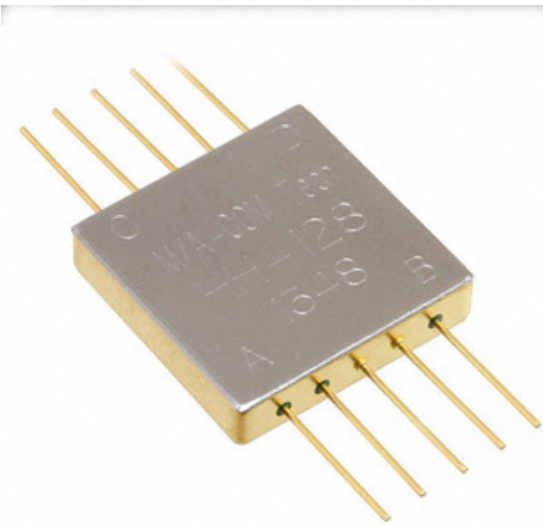

Aeroflex (MACOM Technology Solutions)

HH-128-PIN

Tau Wae:

HH-128-PIN

Kaihanga / Waitohu:

Aeroflex (MACOM Technology Solutions)

Whakaahuatanga hua

RF DIR COUPLER 20MHZ-2GHZ FPCASE

Ngā Rauemi:

HH-128-PIN.pdf

RoHS Tūnga

Kei roto nga rangatira / RoHS kaore i te ture

Waeheere Stock

591 pcs stock

Tuhinga mai i

Hong Kong

Te Ara Tuhi

DHL/Fedex/TNT/UPS/EMS

TONO MO TE WHAKAHUA

Solutions

Ko te whakaahua he tohu. Tirohia nga korero mo nga taipitopito hua.

Ngā whakaaturanga o HH-128-PIN

TAU WAE	HH-128-PIN
KAIHANGA	Aeroflex (MACOM Technology Solutions)
WHAKAAHUATANGA	RF DIR COUPLER 20MHZ-2GHZ FPCASE
WHAKAHAERE TOKO WHAKAHAERE / ROHS TŪNGA	Kei roto nga rangatira / RoHS kaore i te ture
HE RAHINGA KEI TE WĀTEA	591 pcs
PEPA RARAUNGA	HH-128-PIN.pdf
PŪRERE PŪRERE WHAKARATO	FP-Case
RAUPAPA	-
HOKI HOKI	-
MANA - MAX	0.5W
PACKAGING	Bulk
PAA / CASE	FlatPack
ĒTAHI INGOA	1465-1008
TAUMATA WHAKAARO MOE (MSL)	1 (Unlimited)
WHAKAHAERE TOKO WHAKAHAERE / ROHS TŪNGA	Contains lead / RoHS non-compliant
WHAKAMOTU	20dB
TE HAINATANGA WHAKATAUNGA	1.5dB
RAUTANGA	20MHz ~ 2GHz
WHAKAAHUATANGA TAIPITOPITO	RF Directional Coupler 20MHz ~ 2GHz 0.5W FlatPack
HONONGA TAE	-
HE MOMO HOAHOA	Standard
NGA TONO	-