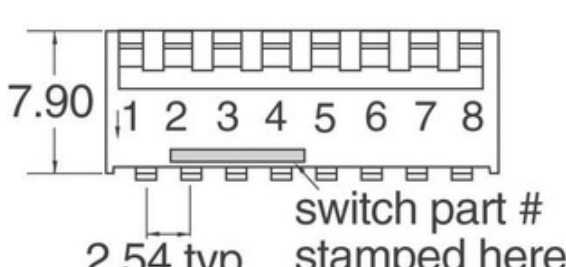

## 193-5MSRN

Tau Wae:	193-5MSRN
Kaihanga / Waitohu:	CTS Electronic Components
Whakaahuatanga hua	SWITCH PIANO DIP SPST 50MA 24V
Ngā Rauemi:	193-5MSRN.pdf
RoHS Tūnga	Whakahaerehia te kore utu / RoHS
Waehe Stock	98547 pcs stock
Tuhinga mai i	Hong Kong
Te Ara Tuhi	DHL/Fedex/TNT/UPS/EMS

### Ngā whakaaturanga o 193-5MSRN

TAU WAE	193-5MSRN
KAIHANGA	CTS Electronic Components
WHAKAAHUATANGA	SWITCH PIANO DIP SPST 50MA 24V
WHAKAHAERE TOKO WHAKAHAERE / ROHS TŪNGA	Whakahaerehia te kore utu / RoHS
HE RAHINGA KEI TE WĀTEA	98547 pcs
PEPA RARAUNGA	193-5MSRN.pdf
HE WAATEA	No
TE WHAKATAU NGAOHIKO	24VDC
KĀHUA WHAKAMUTUNGA	Gull Wing
RAUPAPA	193
PANA	0.100" (2.54mm), Full
PACKAGING	Tape & Reel (TR)
ĒTAHI INGOA	193005MSRN 1935MSRN
TAE MAHI	-40°C ~ 85°C
TAU O NGA TAURANGA	5
MOMO TAE	Surface Mount, Right Angle
TAUMATA WHAKAARO MOE (MSL)	1 (Unlimited)
TE MAHI MOMO	-
TE ROA	0.586" (14.88mm)
WHAKAHAERE TOKO WHAKAHAERE / ROHS TŪNGA	Lead free / RoHS Compliant
TEITEI I RUNGA I TE POARI	0.359" (9.12mm)
NGĀ ĀHUATANGA	Epoxy Sealed Terminals
TE ORANGA RAWA	7,000 Cycles
WHAKAAHUATANGA TAIPITOPITO	Dip Switch SPST 5 Position Surface Mount, Right Angle Piano Actuator 50mA 24VDC
WHAKATAURANGA ONAMATA	50mA
WHAKAAETANGA MEA	-
WHAKAUTU WHAKAMUTUNGA	Gold
TAKAHANGA	SPST
RAUEMI ARA	Plastic
MOMO KAIHOKO	Piano
TAUMATA MAHI	Raised