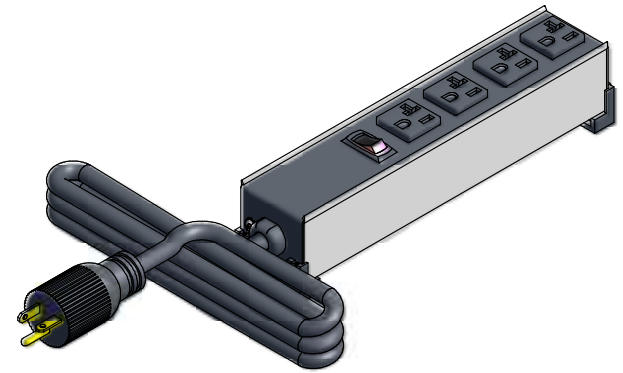

ASSEMBLY - VIEW FROM TOP

ISOMETRIC VIEW

ASSEMBLY - VIEW FROM SIDE

ASSEMBLY - VIEW FROM END

ASSEMBLY - VIEW FROM BOTTOM

1589H4**
Finish - Top - Black Painted Steel
Bottom - Aluminum Extrusion
Rated - 120 VAC, 60 Hz, 20 Amps
Approvals - CSA Certified Standards C22.2 (No. 21-95, 42-99)
- UL Listed, Standard UL1363
Cord Length
1589H4F1 - 6' Foot Power Cord (NEMA 5-20P)
1589H4G1 - 15' Foot Power Cord (NEMA 5-20P)