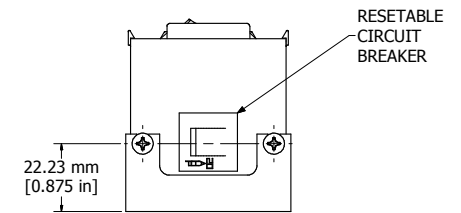

ASSEMBLY - VIEW FROM TOP

ISOMETRIC VIEW

ASSEMBLY - VIEW FROM SIDE

ASSEMBLY - VIEW FROM END

ASSEMBLY - VIEW FROM BOTTOM

1589H4**
Finish - Top - Black Painted Steel
Bottom - Aluminum Extrusion
Rated - 120 VAC, 60 Hz, 20 Amps
Approvals - CSA Certified Standards C22.2 (No. 21-95, 42-99)
- UL Listed, Standard UL1363
Cord Length
1589H4F1 - 6' Foot Power Cord (NEMA 5-20P)
1589H4G1 - 15' Foot Power Cord (NEMA 5-20P)