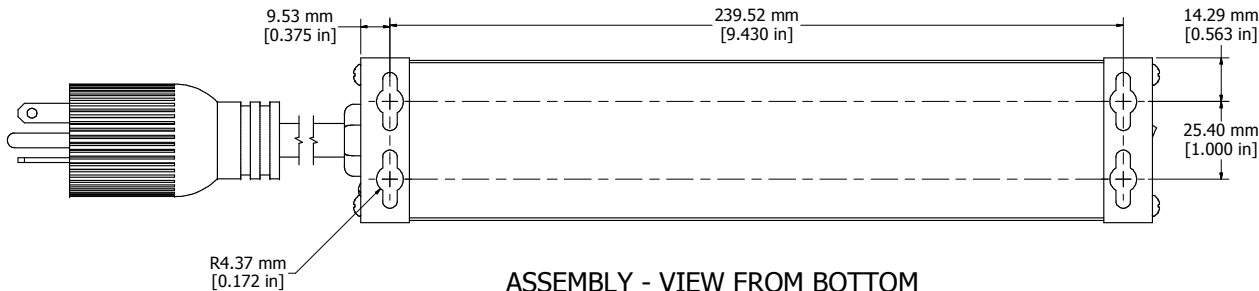

ASSEMBLY - VIEW FROM TOP

ISOMETRIC VIEW

ASSEMBLY - VIEW FROM SIDE

ASSEMBLY - VIEW FROM END

ASSEMBLY - VIEW FROM BOTTOM

1589H4**
Finish - Top - Black Painted Steel
Bottom - Aluminum Extrusion
Rated - 120 VAC, 60 Hz, 20 Amps
Approvals - CSA Certified Standards C22.2 (No. 21-95, 42-99)
- UL Listed, Standard UL1363
Cord Length
1589H4F1 - 6' Foot Power Cord (NEMA 5-20P)
1589H4G1 - 15' Foot Power Cord (NEMA 5-20P)