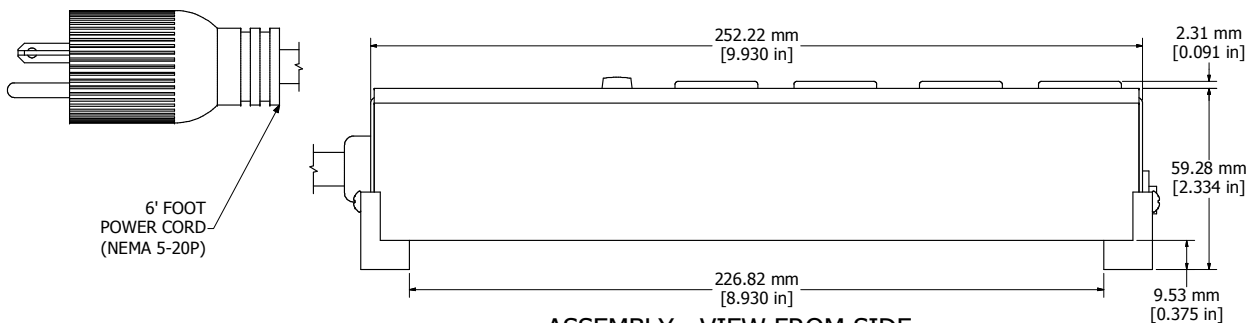

ASSEMBLY - VIEW FROM TOP

ISOMETRIC VIEW

ASSEMBLY - VIEW FROM SIDE

ASSEMBLY - VIEW FROM END

ASSEMBLY - VIEW FROM BOTTOM

1589H4**
Finish - Top - Black Painted Steel
Bottom - Aluminum Extrusion
Rated - 120 VAC, 60 Hz, 20 Amps
Approvals - CSA Certified Standards C22.2 (No. 21-95, 42-99)
- UL Listed, Standard UL1363
Cord Length
1589H4F1 - 6' Foot Power Cord (NEMA 5-20P)
1589H4G1 - 15' Foot Power Cord (NEMA 5-20P)