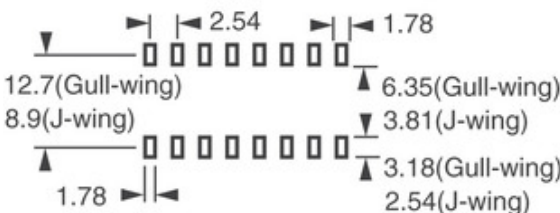

Te Ara Tuhi

DHL/Fedex/TNT/UPS/EMS

TONO MO TE WHAKAHUA

Ko te whakaahua he tohu. Tirohia nga korero mo nga taipitopito hua.

Ngā whakaaturanga o 90HBW06RT

TAU WAE	90HBW06RT
KAIHANGA	Grayhill, Inc.
WHAKAAHUATANGA	SWITCH SLIDE DIP SPST 25MA 24V
WHAKAHAERE TOKO WHAKAHAERE / ROHS TŪNGA	Whakahaerehia te kore utu / RoHS
HE RAHINGA KEI TE WĀTEA	29277 pcs
PEPA RARAUNGA	90HBW06RT.pdf
HE WAATEA	No
TE WHAKATAU NGAOHIKO	24VDC
KĀHUA WHAKAMUTUNGA	Gull Wing
RAUPAPA	90HB
PANA	0.100" (2.54mm), Full
PACKAGING	Tape & Reel (TR)
TAE MAHI	-40°C ~ 85°C
TAU O NGA TAURANGA	6
MOMO TAE	Surface Mount
TAUMATA WHAKAARO MOE (MSL)	3 (168 Hours)
TE MAHI MOMO	2,000 Cycles
TE ROA	0.670" (17.02mm)
WHAKAHAERE TOKO WHAKAHAERE / ROHS TŪNGA	Lead free / RoHS Compliant
TEITEI I RUNGA I TE POARI	0.190" (4.83mm)
NGĀ ĀHUATANGA	-
TE ORANGA RAWA	2,000 Cycles
WHAKAAHUATANGA TAIPITOPITO	Dip Switch SPST 6 Position Surface Mount Slide (Standard) Actuator 25mA 24VDC
WHAKATAURANGA ONAMATA	25mA
WHAKAAETANGA MEA	Copper Alloy
WHAKAUTU WHAKAMUTUNGA	Gold
TAKAHANGA	SPST
RAUEMI ARA	Thermoplastic
MOMO KAIHOKO	Slide (Standard)
TAUMATA MAHI	Flush, Recessed