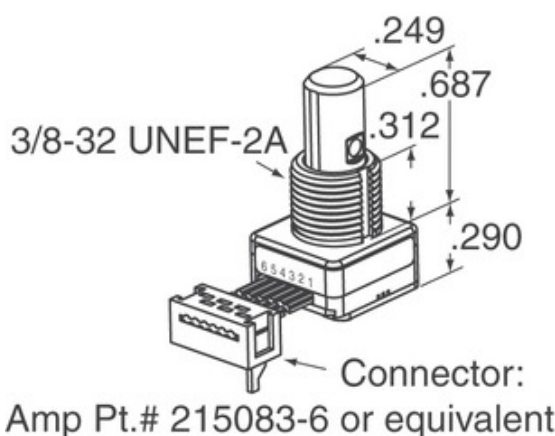

Grayhill, Inc.

62S11-N9-120S

Tau Wae:

62S11-N9-120S

Kaihanga / Waitohu:

Grayhill, Inc.

Whakaahuatanga hua

ROTARY ENCODER OPTICAL 32PPR

Ngā Rauemi:

62S11-N9-120S.pdf

RoHS Tūnga

Whakahaerehia te kore utu / RoHS

Waehere Stock

1784 pcs stock

Tuhinga mai i

Hong Kong

Te Ara Tuhi

DHL/Fedex/TNT/UPS/EMS

Ko te whakaahua he tohu. Tirohia nga korero mo nga taipitopito hua.

TONO MO TE WHAKAHUA

Ngā whakaaturanga o 62S11-N9-120S

TAU WAE	62S11-N9-120S
KAIHANGA	Grayhill, Inc.
WHAKAAHUATANGA	ROTARY ENCODER OPTICAL 32PPR
WHAKAHAERE TOKO WHAKAHAERE / ROHS TŪNGA	Whakahaerehia te kore utu / RoHS
HE RAHINGA KEI TE WĀTEA	1784 pcs
PEPA RARAUNGA	62S11-N9-120S.pdf
TUHINGA O MUA	5V
KĀHUA WHAKAMUTUNGA	Cable Leads
RAUPAPA	62S
KO TE ROTATIONAL LIFE (CYCLES MIN)	1M
PULSES IA REVOLUTION	32
MOMO PUTANGA	Quadrature (Incremental)
ĒTAHI INGOA	62S11N9120S
WHAKATAKOTORANGA	Vertical
MOMO TAE	Panel Mount
TAUMATA WHAKAARO MOE (MSL)	1 (Unlimited)
WHAKAHAERE TOKO WHAKAHAERE / ROHS TŪNGA	Lead free / RoHS Compliant
MOMO KUPUTUHI	Optical
TUHINGA	No
HANGAIA KI TE WHAKAWHITI	Yes
MOMO KAIHOKO	1/4" Dia Flatted End

Ngā tūtohu e hāngai ana

Grayhill, Inc. 62S11-N9-120S	62S11-N9-120S Kaiwhiwhi	62S11-N9-120S Kaiwhakarato
62S11-N9-120S Utu	62S11-N9-120S Pikitia	62S11-N9-120S Whakaahua
62S11-N9-120S PDF Datasheet	62S11-N9-120S Download Datasheet	Tuhinga 62S11-N9-120S
62S11-N9-120S Stock	Hokona 62S11-N9-120S	Hokona Grayhill, Inc. 62S11-N9-120S
Grayhill, Inc. 62S11-N9-120S	Grayhill, Inc. Kaiwhakarato	Grayhill, Inc. Kaiwhiwhi
Grayhill, Inc. 62S11-N9-120S	Grayhill Inc. 62S11-N9-120S	

Ngā Hua e hāngai ana

62S11-N9-060C Kaihanga: Grayhill, Inc. Whakaahuatanga: ROTARY ENCODER OPTICAL 32PPR I roto i te taonga: 2192 pcs RFQ	62S15-H0-040C Kaihanga: Grayhill, Inc. Whakaahuatanga: ROTARY ENCODER OPTICAL 24PPR I roto i te taonga: 1793 pcs RFQ
62S11-N5-100C Kaihanga: Grayhill, Inc. Whakaahuatanga: ROTARY ENCODER OPTICAL 32PPR I roto i te taonga: 1789 pcs RFQ	62S11-N5-120S Kaihanga: Grayhill, Inc. Whakaahuatanga: ROTARY ENCODER OPTICAL 32PPR I roto i te taonga: 1675 pcs RFQ
62S11-N5-P Kaihanga: Grayhill, Inc. Whakaahuatanga: ROTARY ENCODER OPTICAL 32PPR I roto i te taonga: 1885 pcs RFQ	62S11-N5-PV Kaihanga: Grayhill, Inc. Whakaahuatanga: ROTARY ENCODER OPTICAL 32PPR I roto i te taonga: 2220 pcs RFQ
62S15-H0-PH Kaihanga: Grayhill, Inc. Whakaahuatanga: ROTARY ENCODER OPTICAL 24PPR I roto i te taonga: 2290 pcs RFQ	62S15-H0-P Kaihanga: Grayhill, Inc. Whakaahuatanga: ROTARY ENCODER OPTICAL 24PPR I roto i te taonga: 2136 pcs RFQ
62S11-N9-PH Kaihanga: Grayhill, Inc. Whakaahuatanga: ROTARY ENCODER OPTICAL 32PPR I roto i te taonga: 2219 pcs RFQ	62S15-H0-040CH Kaihanga: Grayhill, Inc. Whakaahuatanga: ROTARY ENCODER OPTICAL 24PPR I roto i te taonga: 1921 pcs RFQ
62S11-N9-060SH Kaihanga: Grayhill, Inc. Whakaahuatanga: ROTARY ENCODER OPTICAL 32PPR I roto i te taonga: 1801 pcs RFQ	62S15-H0-020C Kaihanga: Grayhill, Inc. Whakaahuatanga: ROTARY ENCODER OPTICAL 24PPR I roto i te taonga: 2286 pcs RFQ

Copyright © 2020 Kaitoha Kaitoha o nga waahanga hiko

Ī-mēra: Info@infinity-electronic.com

Wāhi noho: 17F, Gaylord Hangarau Hokohoko, 114-118 Lockhart Road, Wan Chai, Hong Kong