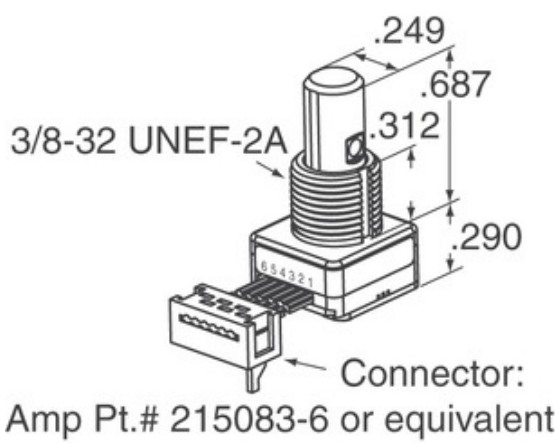

Grayhill, Inc.

62S11-L9-PH

Tau Wae:

62S11-L9-PH

Kaihanga / Waitohu:

Grayhill, Inc.

Whakaahuatanga hua

ROTARY ENCODER OPTICAL 32PPR

Ngā Rauemi:

62S11-L9-PH.pdf

RoHS Tūnga

Whakahaerehia te kore utu / RoHS

Waehere Stock

1972 pcs stock

Tuhinga mai i

Hong Kong

Te Ara Tuhi

DHL/Fedex/TNT/UPS/EMS

TONO MO TE WHAKAHUA

Ko te whakaahua he tohu. Tirohia nga korero mo nga taipitopito hua.

Ngā whakaaturanga o 62S11-L9-PH

TAU WAE	62S11-L9-PH
KAIHANGA	Grayhill, Inc.
WHAKAAHUATANGA	ROTARY ENCODER OPTICAL 32PPR
WHAKAHAERE TOKO WHAKAHAERE / ROHS TŪNGA	Whakahaerehia te kore utu / RoHS
HE RAHINGA KEI TE WĀTEA	1972 pcs
PEPA RARAUNGA	62S11-L9-PH.pdf
TUHINGA O MUA	5V
KĀHUA WHAKAMUTUNGA	PC Pin
RAUPAPA	62S
KO TE ROTATIONAL LIFE (CYCLES MIN)	1M
PULSES IA REVOLUTION	32
MOMO PUTANGA	Quadrature (Incremental)
ĒTAHI INGOA	62S11L9PH
WHAKATAKOTORANGA	Vertical
MOMO TAE	PCB, Through Hole
TAUMATA WHAKAARO MOE (MSL)	1 (Unlimited)
WHAKAHAERE TOKO WHAKAHAERE / ROHS TŪNGA	Lead free / RoHS Compliant
MOMO KUPUTUHI	Optical
TUHINGA	Yes
HANGAIA KI TE WHAKAWHITI	Yes
MOMO KAIHOKO	1/4" Dia Flatted End

Ngā tūtohu e hāngai ana

Grayhill, Inc. 62S11-L9-PH	62S11-L9-PH Kaihiwhi	62S11-L9-PH Kaiwhakarato
62S11-L9-PH Utu	62S11-L9-PH Pikitia	62S11-L9-PH Whakaahua
62S11-L9-PH PDF Datasheet	62S11-L9-PH Download Datasheet	Tuhinga 62S11-L9-PH
62S11-L9-PH Stock	Hokona 62S11-L9-PH	Hokona Grayhill, Inc. 62S11-L9-PH
Grayhill, Inc. 62S11-L9-PH	Grayhill, Inc. Kaiwhakarato	Grayhill, Inc. Kaihiwhi
Grayhill, Inc. 62S11-L9-PH	Grayhill Inc. 62S11-L9-PH	

Ngā Hua e hāngai ana

62S11-L9-020CH Kaihanga: Grayhill, Inc. Whakaahuatanga: ROTARY ENCODER OPTICAL 32PPR I roto i te taonga: 2264 pcs RFQ	62S11-M0-030CH Kaihanga: Grayhill, Inc. Whakaahuatanga: ROTARY ENCODER OPTICAL 32PPR I roto i te taonga: 2151 pcs RFQ
62S11-L9-040C Kaihanga: Grayhill, Inc. Whakaahuatanga: ROTARY ENCODER OPTICAL 32PPR I roto i te taonga: 1938 pcs RFQ	62S11-L9-020C Kaihanga: Grayhill, Inc. Whakaahuatanga: ROTARY ENCODER OPTICAL 32PPR I roto i te taonga: 1773 pcs RFQ
62S11-M0-040CH Kaihanga: Grayhill, Inc. Whakaahuatanga: ROTARY ENCODER OPT 32PPR 2" CBL I roto i te taonga: 1915 pcs RFQ	62S11-M0-020SH Kaihanga: Grayhill, Inc. Whakaahuatanga: ROTARY ENCODER OPT 32PPR 2" CBL I roto i te taonga: 2051 pcs RFQ
62S11-M0-050C Kaihanga: Grayhill, Inc. Whakaahuatanga: ROTARY ENCODER OPT 32PPR 5" CBL I roto i te taonga: 2292 pcs RFQ	62S11-M0-060C Kaihanga: Grayhill, Inc. Whakaahuatanga: ROTARY ENCODER OPT 32PPR 6" CBL I roto i te taonga: 2289 pcs RFQ
62S11-M0-020C Kaihanga: Grayhill, Inc. Whakaahuatanga: ROTARY ENCODER OPT 32PPR 2" CBL I roto i te taonga: 1812 pcs RFQ	62S11-L5-PH Kaihanga: Grayhill, Inc. Whakaahuatanga: ROTARY ENCODER OPTICAL 32PPR I roto i te taonga: 2218 pcs RFQ
62S11-L9-020SH Kaihanga: Grayhill, Inc. Whakaahuatanga: ROTARY ENCODER OPTICAL 32PPR I roto i te taonga: 1952 pcs RFQ	62S11-L9-020S Kaihanga: Grayhill, Inc. Whakaahuatanga: ROTARY ENCODER OPTICAL 32PPR I roto i te taonga: 2134 pcs RFQ