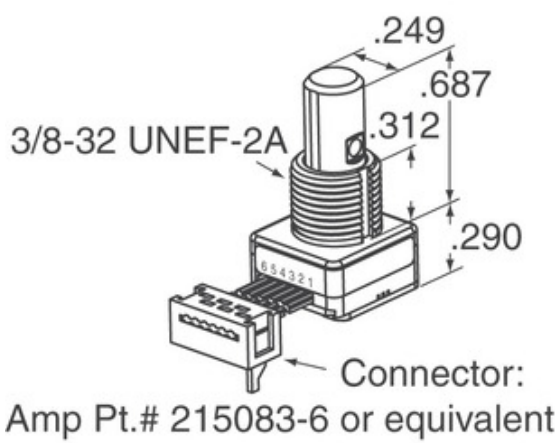

Grayhill, Inc.

62S11-L0-020CH

Tau Wae:

62S11-L0-020CH

Kaihanga / Waitohu:

Grayhill, Inc.

Whakaahuatanga hua

ROTARY ENCODER OPTICAL 32PPR

Ngā Rauemi:

62S11-L0-020CH.pdf

RoHS Tūnga

Whakahaerehia te kore utu / RoHS

Waehere Stock

2105 pcs stock

Tuhinga mai i

Hong Kong

Te Ara Tuhi

DHL/Fedex/TNT/UPS/EMS

Ko te whakaahua he tohu. Tirohia nga korero mo nga taipitopito hua.

TONO MO TE WHAKAHUA

Ngā whakaaturanga o 62S11-L0-020CH

TAU WAE	62S11-L0-020CH
KAIHANGA	Grayhill, Inc.
WHAKAAHUATANGA	ROTARY ENCODER OPTICAL 32PPR
WHAKAHAERE TOKO WHAKAHAERE / ROHS TŪNGA	Whakahaerehia te kore utu / RoHS
HE RAHINGA KEI TE WĀTEA	2105 pcs
PEPA RARAUNGA	62S11-L0-020CH.pdf
TUHINGA O MUA	5V
KĀHUA WHAKAMUTUNGA	Cable with Connector
RAUPAPA	62S
KO TE ROTATIONAL LIFE (CYCLES MIN)	1M
PULSES IA REVOLUTION	32
MOMO PUTANGA	Quadrature (Incremental)
ĒTAHI INGOA	62S11L0020CH
WHAKATAKOTORANGA	Vertical
MOMO TAE	Panel Mount
TAUMATA WHAKAARO MOE (MSL)	1 (Unlimited)
WHAKAHAERE TOKO WHAKAHAERE / ROHS TŪNGA	Lead free / RoHS Compliant
MOMO KUPUTUHI	Optical
TUHINGA	Yes
HANGAIA KI TE WHAKAWHITI	No
MOMO KAIHOKO	1/4" Dia Flatted End

Ngā tūtohu e hāngai ana

Grayhill, Inc. 62S11-L0-020CH	62S11-L0-020CH Kaihiwhi	62S11-L0-020CH Kaiwhakarato
62S11-L0-020CH Utu	62S11-L0-020CH Pikitia	62S11-L0-020CH Whakaahua
62S11-L0-020CH PDF Datasheet	62S11-L0-020CH Download Datasheet	Tuhinga 62S11-L0-020CH
62S11-L0-020CH Stock	Hokona 62S11-L0-020CH	Hokona Grayhill, Inc. 62S11-L0-020CH
Grayhill, Inc. 62S11-L0-020CH	Grayhill, Inc. Kaiwhakarato	Grayhill, Inc. Kaihiwhi
Grayhill, Inc. 62S11-L0-020CH	Grayhill Inc. 62S11-L0-020CH	

Ngā Hua e hāngai ana

62S11-H9-P Kaihanga: Grayhill, Inc. Whakaahuatanga: ROTARY ENCODER OPTICAL 32PPR I roto i te taonga: 2159 pcs RFQ	62S11-L0-060S Kaihanga: Grayhill, Inc. Whakaahuatanga: ROTARY ENCODER OPTICAL 32PPR I roto i te taonga: 2241 pcs RFQ
62S11-H9-PH Kaihanga: Grayhill, Inc. Whakaahuatanga: ROTARY ENCODER OPTICAL 32PPR I roto i te taonga: 2090 pcs RFQ	62S11-L0-020C Kaihanga: Grayhill, Inc. Whakaahuatanga: ROTARY ENCODER OPTICAL 32PPR I roto i te taonga: 1839 pcs RFQ
62S11-L0-055C Kaihanga: Grayhill, Inc. Whakaahuatanga: ROTARY ENCODER OPTICAL 32PPR I roto i te taonga: 1995 pcs RFQ	62S11-L0-040S Kaihanga: Grayhill, Inc. Whakaahuatanga: ROTARY ENCODER OPT 32PPR 4" CBL I roto i te taonga: 2058 pcs RFQ
62S11-H9-060SH Kaihanga: Grayhill, Inc. Whakaahuatanga: ROTARY ENCODER OPTICAL 32PPR I roto i te taonga: 1966 pcs RFQ	62S11-L0-040C Kaihanga: Grayhill, Inc. Whakaahuatanga: ROTARY ENCODER OPTICAL 32PPR I roto i te taonga: 2079 pcs RFQ
62S11-H9-050S Kaihanga: Grayhill, Inc. Whakaahuatanga: ROTARY ENCODER OPTICAL 32PPR I roto i te taonga: 1839 pcs RFQ	62S11-H9-060C Kaihanga: Grayhill, Inc. Whakaahuatanga: ROTARY ENCODER OPTICAL 32PPR I roto i te taonga: 2172 pcs RFQ
62S11-L0-060SH Kaihanga: Grayhill, Inc. Whakaahuatanga: ROTARY ENCODER OPTICAL 32PPR I roto i te taonga: 2073 pcs RFQ	62S11-L0-060CH Kaihanga: Grayhill, Inc. Whakaahuatanga: ROTARY ENCODER OPTICAL 32PPR I roto i te taonga: 1935 pcs RFQ

Copyright © 2020 Kaitoha Kaitoha o nga waahanga hiko

Ī-mēra: Info@infinity-electronic.com

Wāhi noho: 17F, Gaylord Hangarau Hokohoko, 114-118 Lockhart Road, Wan Chai, Hong Kong