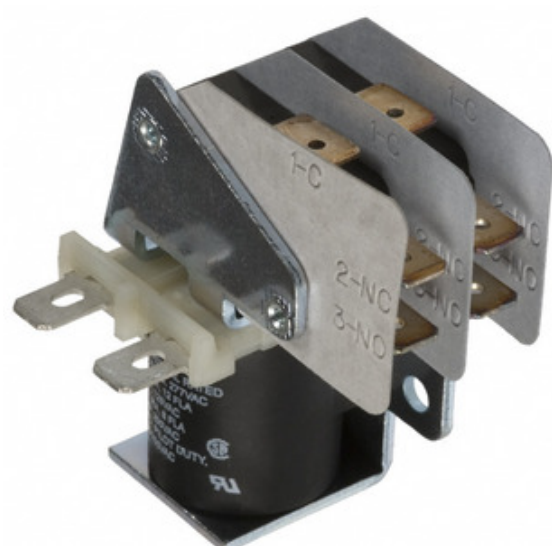

Agastat Relays / TE Connectivity

S87R11A2B1D1240

Tau Wae: S87R11A2B1D1240
 Kaihanga / Waitohu: Agastat Relays / TE Connectivity
 Whakaahuatanga hua: RELAY GEN PURPOSE DPDT 20A 240V
 Ngā Rauemi:
 RoHS Tūnga: Kei roto i te awhina / RoHS Compliant
 Waehere Stock: 1835 pcs stock
 Tuhinga mai i: Hong Kong
 Te Ara Tuhi: DHL/Fedex/TNT/UPS/EMS

TONO MO TE WHAKAHUA

Ko te whakaahua he tohu. Tirohia nga korero mo nga taipitopito hua.

Ngā whakaaturanga o S87R11A2B1D1240

TAU WAE	S87R11A2B1D1240
KAIHANGA	Agastat Relays / TE Connectivity
WHAKAAHUATANGA	RELAY GEN PURPOSE DPDT 20A 240V
WHAKAHAERE TOKO WHAKAHAERE / ROHS TŪNGA	Kei roto i te awhina / RoHS Compliant
HE RAHINGA KEI TE WĀTEA	1835 pcs
PEPA RARAUNGA	
TAHURI I TE NGAOHIHI (MAX)	204 VAC
WHAKAKOREHIA TE NGAOHIHI (MIN)	-
KĀHUA WHAKAMUTUNGA	Quick Connect - 0.250" (6.3mm)
WHAKAOHO WHAKAWHITI	277VAC - Max
RAUPAPA	S87R
MOMO TAE	General Purpose
PACKAGING	Bulk
ĒTAHI INGOA	2-1393134-2 2-1393134-2-ND 213931342 PB1922 S87R11A2B1D1240-ND
TAE MAHI	-10°C ~ 65°C
MOMO TAE	Chassis Mount
WHAKAHAERE TOKO WHAKAHAERE / ROHS TŪNGA	Contains lead / RoHS Compliant
NGĀ ĀHUATANGA	Insulation - Class B
WHAKAAHUATANGA TAIPITOPITO	General Purpose Relay DPDT (2 Form C) 240VAC Coil Chassis Mount
WHAKAAETANGA WHAKATAURANGA (ANEI)	20A
WHAKAAETANGA MEA	Silver Cadmium Oxide (AgCdO)
PUKA PUKA WHAKAPĀ	DPDT (2 Form C)
KOHIKOHI NGAOHIKO	240VAC
MOMO MOMO	Non Latching
KO TE WHAKAAETANGA MIIHINI	3.2 kOhms
KOHIKOHI MIIHINI	4 VA
KOHIKOHI KEI TE AUKATI	16.5mA