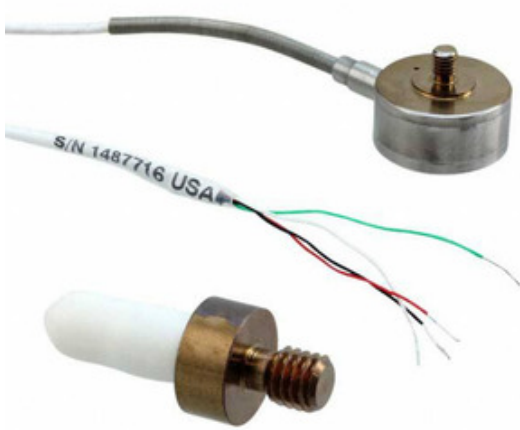

SENSOR FORCE LOAD CELL 250LBS

Ngā Rauemi:

060-1432-04.pdf

RoHS Tūnga

Whakahaerehia te kore utu / RoHS

Waehere Stock

122 pcs stock

Tuhinga mai i

Hong Kong

Te Ara Tuhi

DHL/Fedex/TNT/UPS/EMS

TONO MO TE WHAKAHUA

Productivity Solutions

Ko te whakaahua he tohu. Tirohia nga korero mo nga taipitopito hua.

Ngā whakaaturanga o 060-1432-04

TAU WAE	060-1432-04
KAIHANGA	Honeywell Sensing and Productivity Solutions
WHAKAAHUATANGA	SENSOR FORCE LOAD CELL 250LBS
WHAKAHAERE TOKO WHAKAHAERE / ROHS TŪNGA	Whakahaerehia te kore utu / RoHS
HE RAHINGA KEI TE WĀTEA	122 pcs
PEPA RARAUNGA	060-1432-04.pdf
TUHINGA O MUA	5V
RAUPAPA	Model 31
MOMO PATO	Load Cell
WHAKAPUTA	Voltage
ĒTAHI INGOA	480-6084 AL311CN,1A,2U,6E,15C
TAE MAHI	-54°C to 121°C
TE KAHA MAHI	113.4kgf (250lbs)
TAUMATA WHAKAARO MOE (MSL)	1 (Unlimited)
WHAKAHAERE TOKO WHAKAHAERE / ROHS TŪNGA	Lead free / RoHS Compliant
WHAKAAHUATANGA TAIPITOPITO	Load Cell Force Sensor 113.4kgf (250lbs)
MOMO KAIHOKO	Diaphragm
KĀHUA / RAHI MAHI	Stud, 6-32 UNC