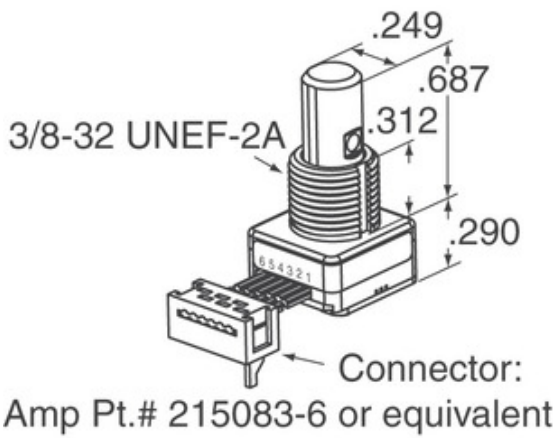

Te Ara Tuhi

DHL/Fedex/TNT/UPS/EMS

TONO MO TE WHAKAHUA

Ko te whakaahua he tohu. Tirohia nga korero mo nga taipitopito hua.

Ngā whakaaturanga o 62S11-L4-030S

TAU WAE	62S11-L4-030S
KAIHANGA	Grayhill, Inc.
WHAKAAHUATANGA	ROTARY ENCODER OPTICAL 32PPR
WHAKAHAERE TOKO WHAKAHAERE / ROHS TŪNGA	Whakahaerehia te kore utu / RoHS
HE RAHINGA KEI TE WĀTEA	1829 pcs
PEPA RARAUNGA	62S11-L4-030S.pdf
TUHINGA O MUA	5V
KĀHUA WHAKAMUTUNGA	Cable Leads
RAUPAPA	62S
KO TE ROTATIONAL LIFE (CYCLES MIN)	1M
PULSES IA REVOLUTION	32
MOMO PUTANGA	Quadrature (Incremental)
ĒTAHI INGOA	62S11L4030S
WHAKATAKOTORANGA	Vertical
MOMO TAE	Panel Mount
TAUMATA WHAKAARO MOE (MSL)	1 (Unlimited)
WHAKAHAERE TOKO WHAKAHAERE / ROHS TŪNGA	Lead free / RoHS Compliant
MOMO KUPUTUHI	Optical
TUHINGA	Yes
HANGAIA KI TE WHAKAWHITI	Yes
MOMO KAIHOKO	1/4" Dia Flatted End