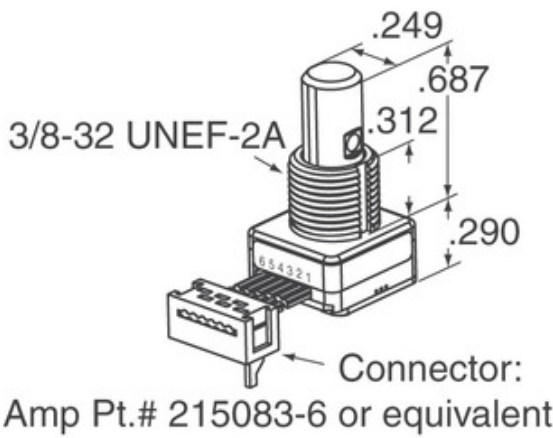

Te Ara Tuhi

DHL/Fedex/TNT/UPS/EMS

TONO MO TE WHAKAHUA

Ko te whakaahua he tohu. Tirohia nga korero mo nga taipitopito hua.

Ngā whakaaturanga o 62S11-M9-025S

TAU WAE	62S11-M9-025S
KAIHANGA	Grayhill, Inc.
WHAKAAHUATANGA	ROTARY ENCODER OPTICAL 32PPR
WHAKAHAERE TOKO WHAKAHAERE / ROHS TŪNGA	Whakahaerehia te kore utu / RoHS
HE RAHINGA KEI TE WĀTEA	2070 pcs
PEPA RARAUNGA	62S11-M9-025S.pdf
TUHINGA O MUA	5V
KĀHUA WHAKAMUTUNGA	Cable Leads
RAUPAPA	62S
KO TE ROTATIONAL LIFE (CYCLES MIN)	1M
PULSES IA REVOLUTION	32
MOMO PUTANGA	Quadrature (Incremental)
ĒTAHI INGOA	62S11M9025S
WHAKATAKOTORANGA	Vertical
MOMO TAE	Panel Mount
TAUMATA WHAKAARO MOE (MSL)	1 (Unlimited)
WHAKAHAERE TOKO WHAKAHAERE / ROHS TŪNGA	Lead free / RoHS Compliant
MOMO KUPUTUHI	Optical
TUHINGA	Yes
HANGAIA KI TE WHAKAWHITI	Yes
MOMO KAIHOKO	1/4" Dia Flatted End